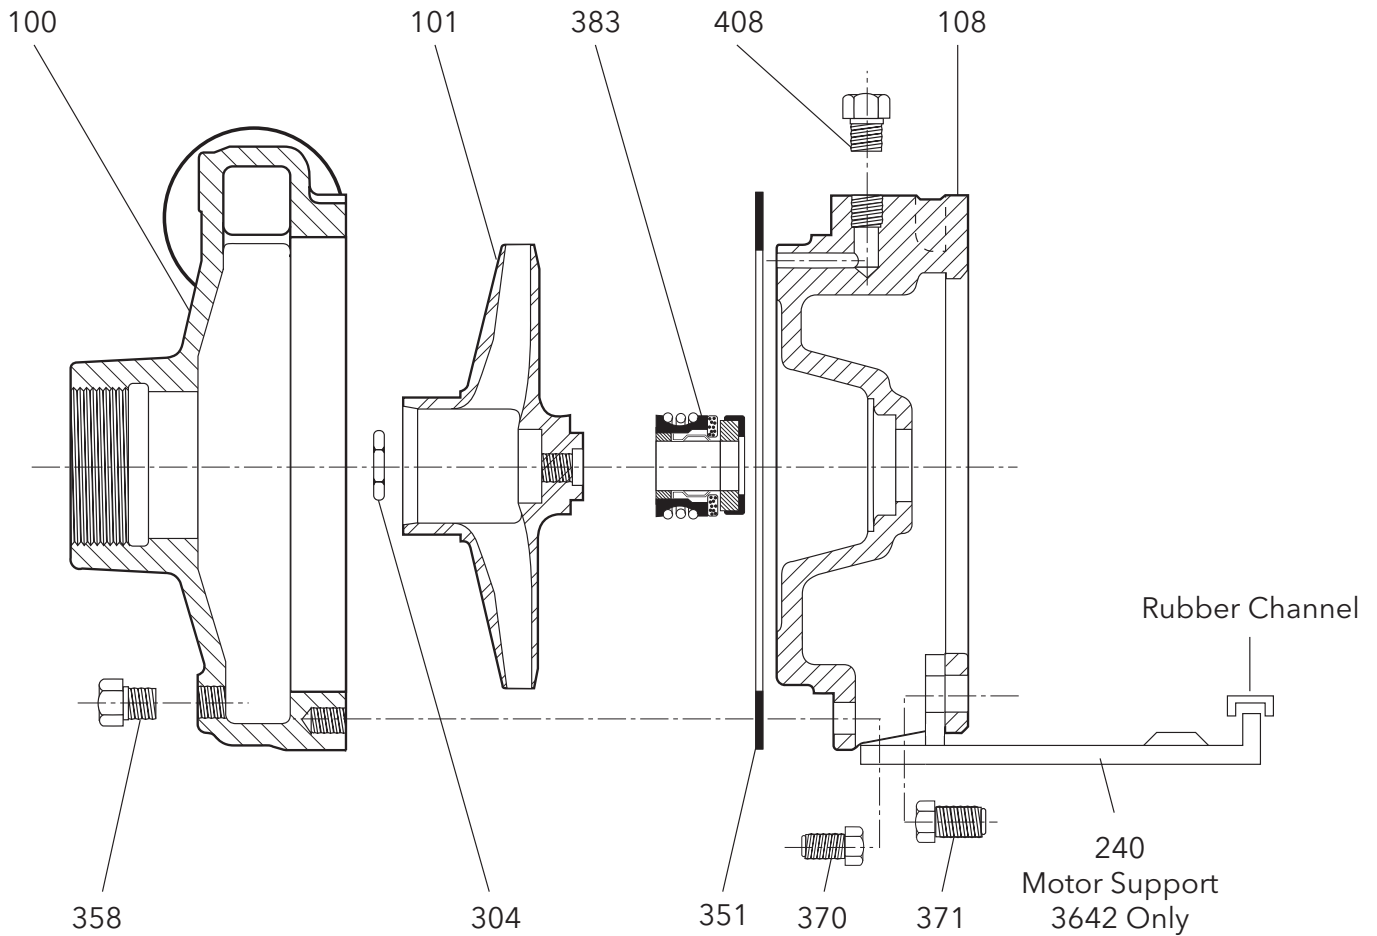

## REPAIR PARTS

For XS-Group power frame individual parts,  
 see XS-Group power frame repair parts page.

REPLACEMENT PARTS LISTING		PART ORDER NO.					
Item No.	Description	Material					
		Bronze Fitted		All Iron		All Bronze	
		Pump Size					
		1BF	2BF	1AI	2AI	1AB	2AB
100	Casing with plug	1K70	1K73	1K70	1K73	1K72	1K75
101	Impeller diameter - 5 $\frac{3}{8}$ "	2K36	2K920	2K75	2K90	2K36	2K920
	5 $\frac{1}{8}$ "	2K37	-	2K76	-	2K37	-
	5"	-	2K921	-	2K91	-	2K921
	4 $\frac{7}{16}$ "	2K38	-	2K77	-	2K38	-
	4 $\frac{3}{8}$ "	-	2K922	-	2K92	-	2K922
	3 $\frac{7}{8}$ "	2K39	2K923	2K78	2K93	2K39	2K923
	3 $\frac{5}{8}$ "	-	2K924	-	2K94	-	2K924
	3 $\frac{3}{16}$ "	2K40	-	2K79	-	2K40	-
	3 $\frac{1}{16}$ "	2K41	-	2K80	-	2K41	-
	3 $\frac{1}{8}$ "	-	2K925	-	2K95	-	2K925
	2 $\frac{7}{8}$ "	-	2K926	-	2K96	-	2K926
108	Frame adapter	1K265			1K266		
240	Motor Support	4K520					
	Rubber Channel						
304	Impeller locknut - three phase only	13K286					
351	Casing gasket	5K115					
358	Drain plug	6K1					
370	Hex head screws - casing	13K3					
371	Hex head screws - adapter	13K71					
383	Mechanical Seal						
	Carbon/ceramic/BUNA	10K10					
	Carbon/Ni-resist/BUNA	10K6					
	Carbon/sil-car/EPR	10K18					
	Carbon/sil-car/viton	10K55					
408	Prime plug	6K2					

NOTE: For motor pricing see end suction price booklet. For complete power frame assembly use part no. 14L61.

1AI, 1BF, 1AB = 1 x 1¼ - 5

2AI, 2BF, 2AB = 1¼ x 1½ - 5

\* Premium Efficient where required by DOE regulation